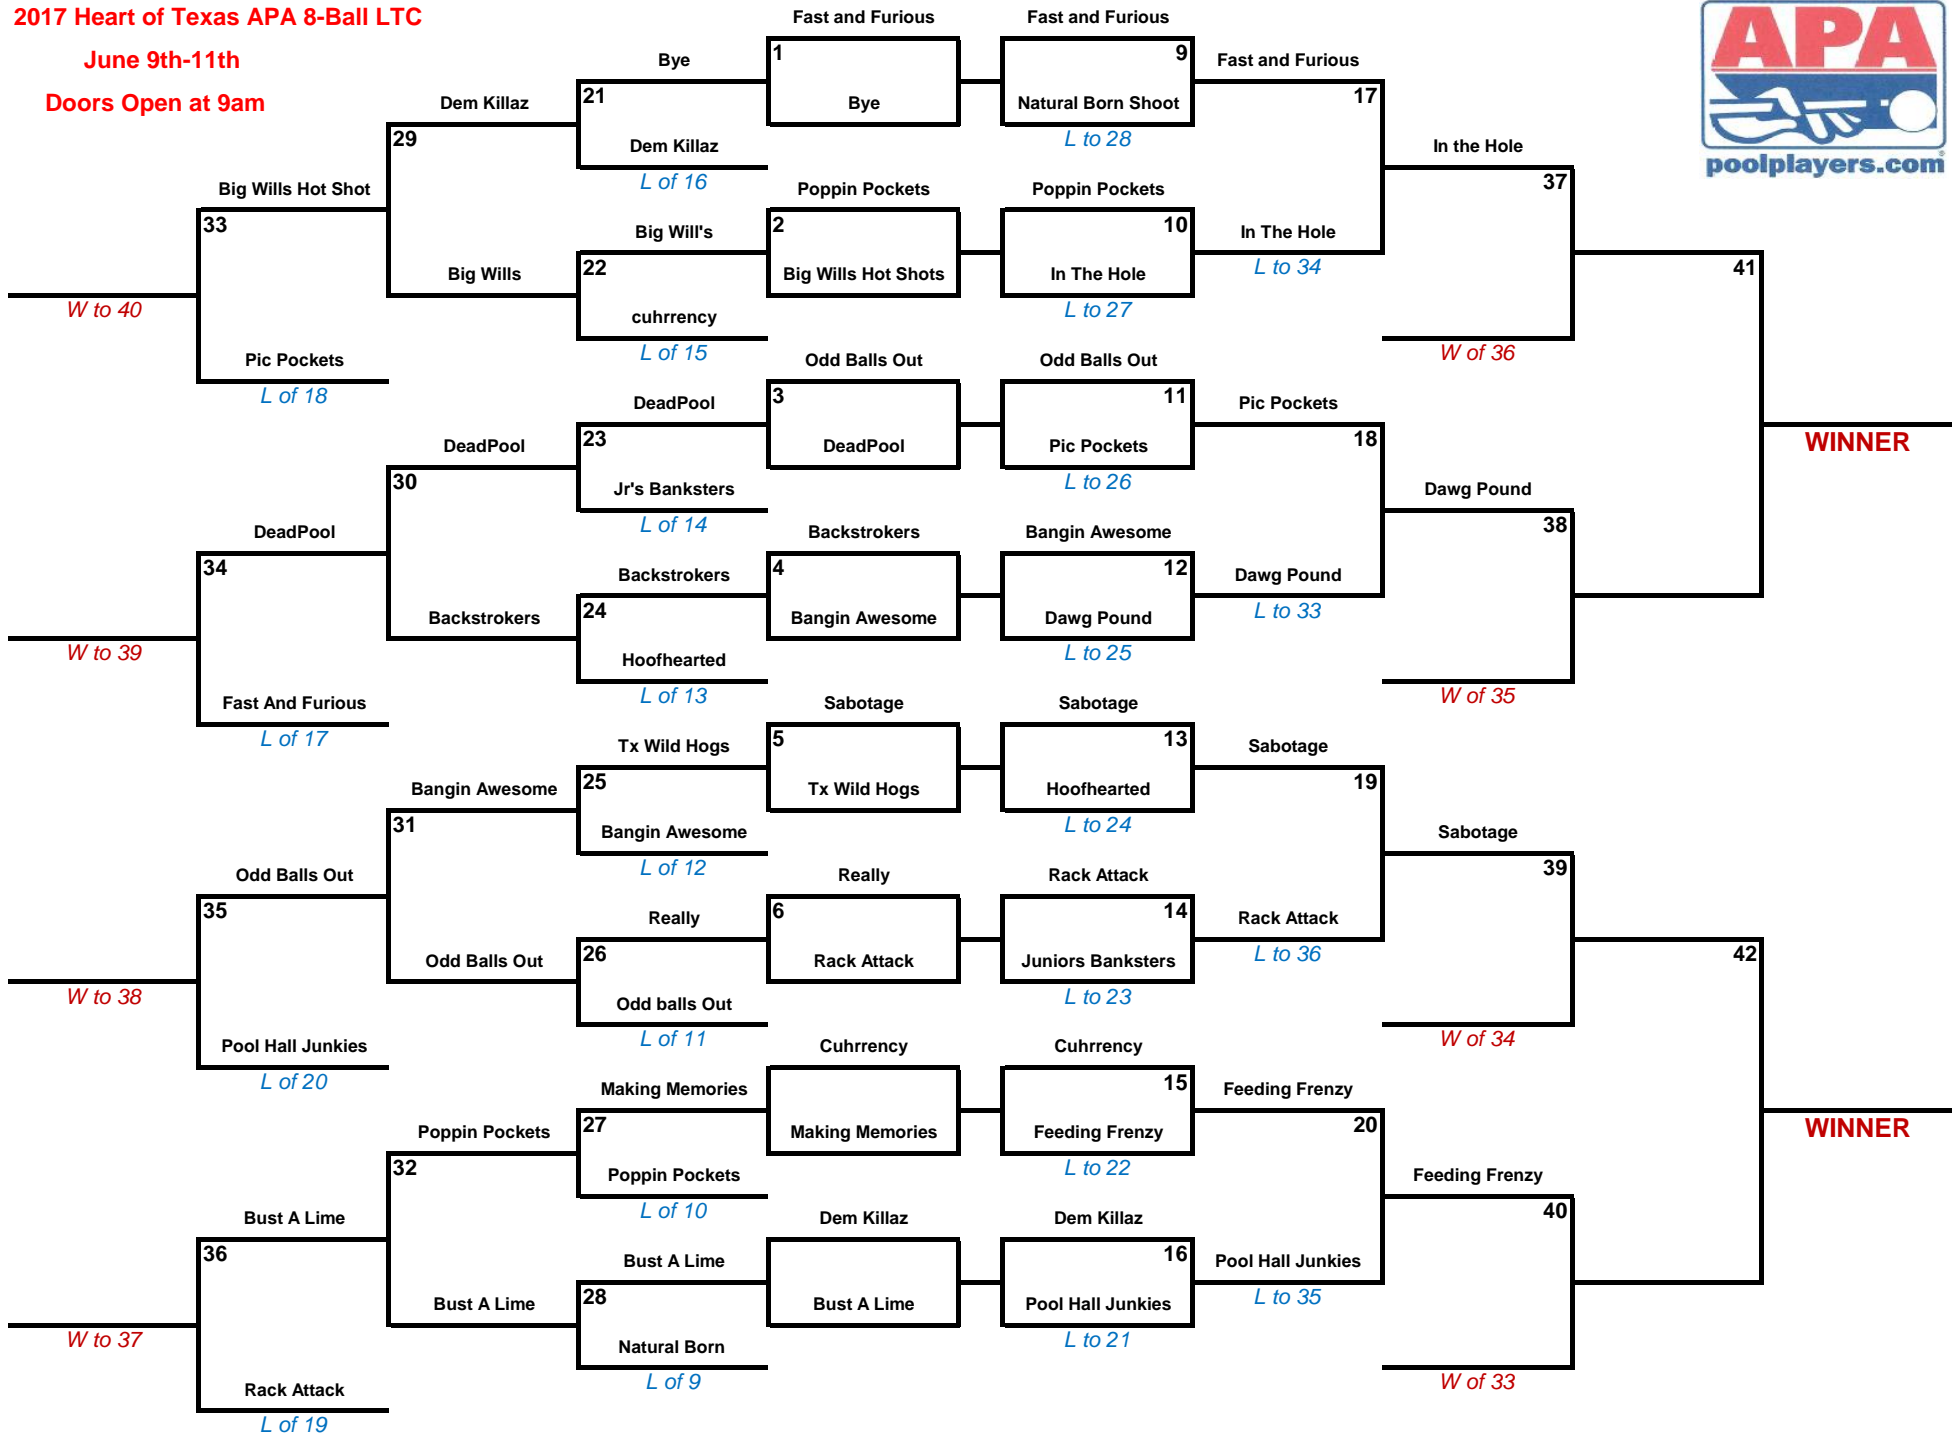

2017 Heart of Texas APA 8-Ball LTC

June 9th-11th

Doors Open at 9am

Sun 10am      Sat 7pm      Sat 2:30pm      Fri 7pm      Sat 10am      Sat 7pm      Sun 2:30pm      Sun 7pm